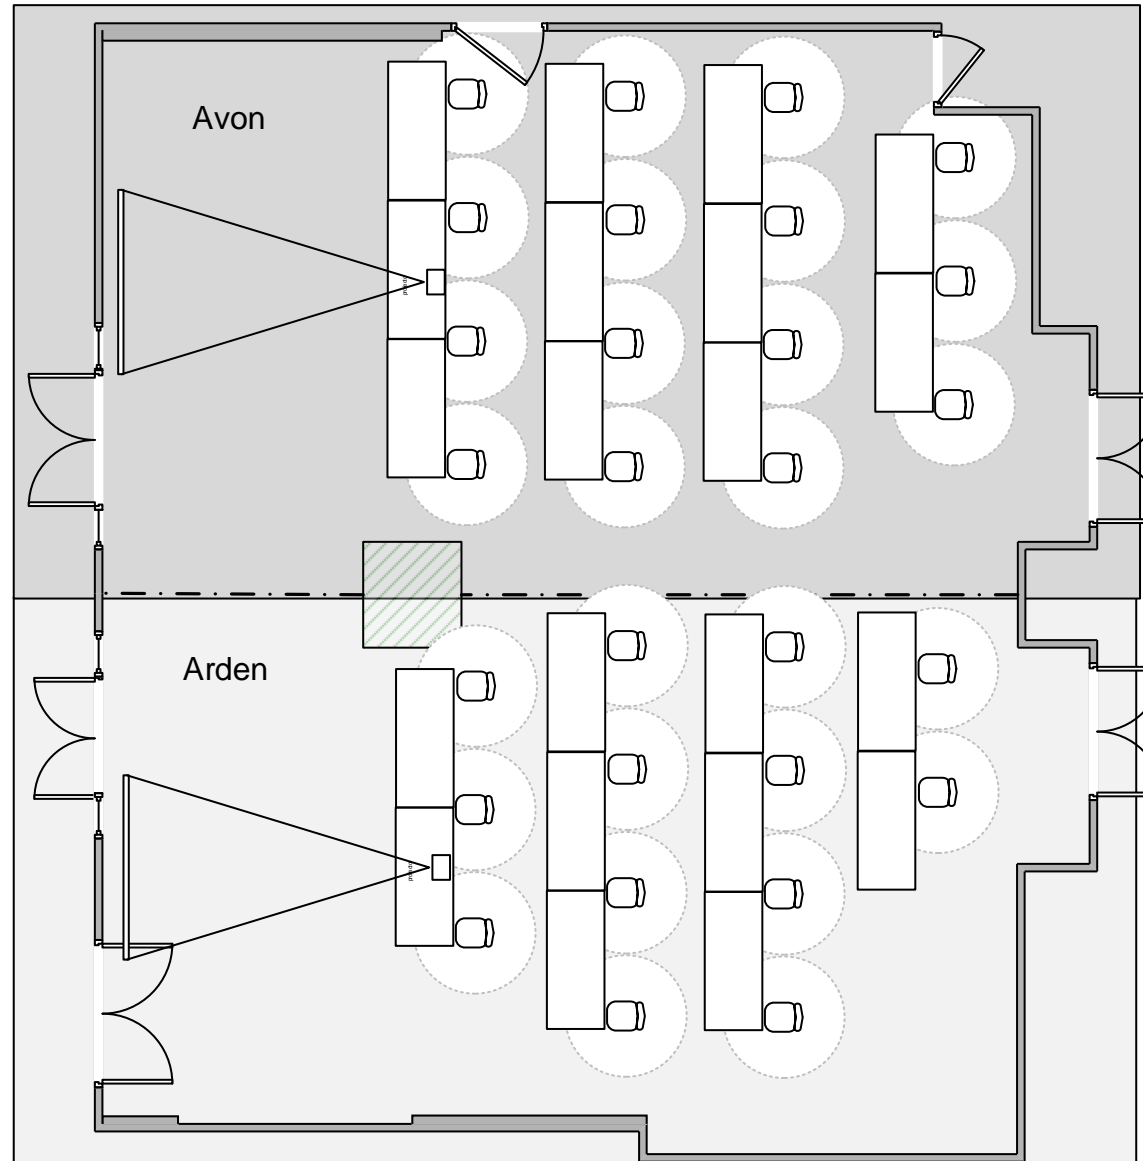

The Stratford – Arden & Avon

Classroom Arden 13 & Avon 15 – Spaced 1.5m

Ceiling Height 2.45m