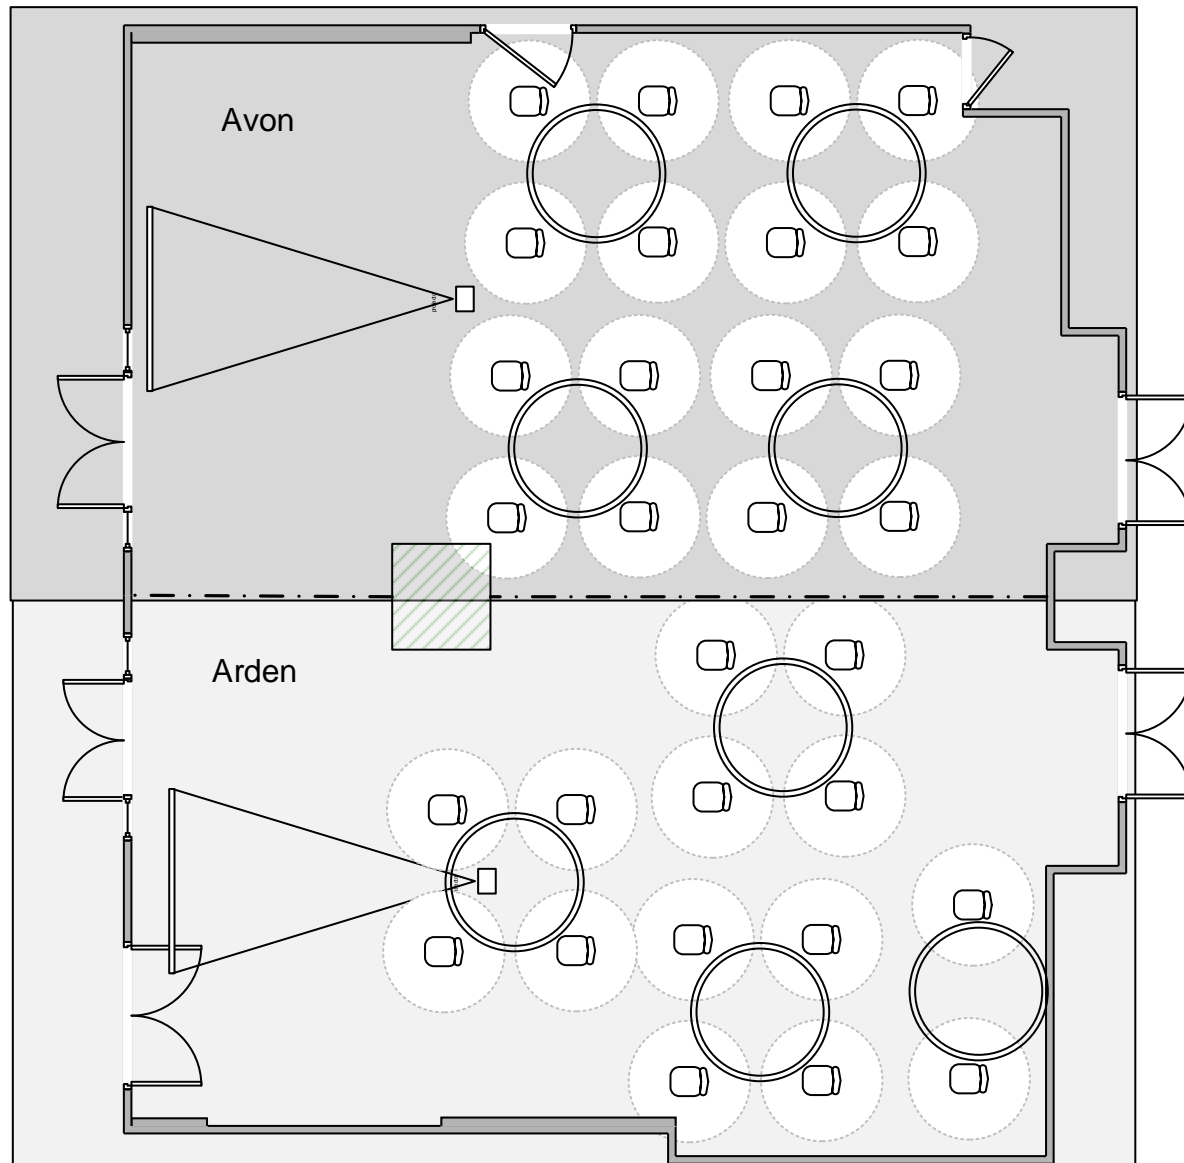

The Stratford – Arden & Avon

Cabaret Arden 14 & Avon 16 – Spaced 1.5m

Ceiling Height 2.45m