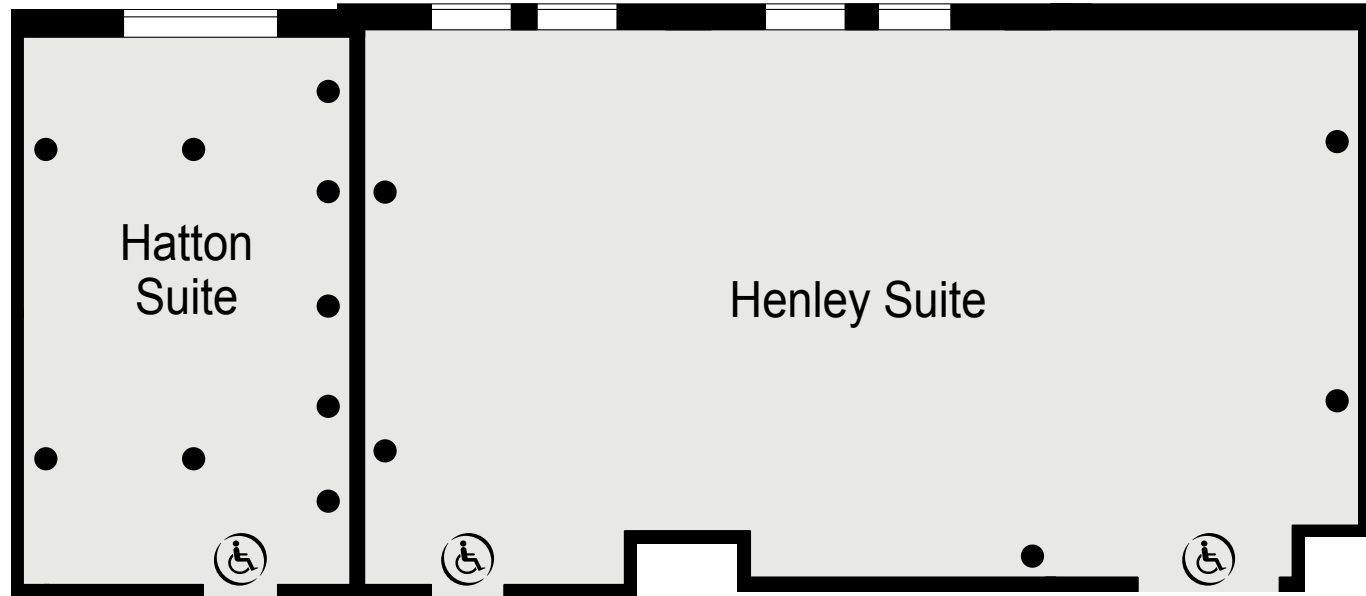

DOUBLETREE

BY HILTON™

STRATFORD UPON AVON

DOUBLETREE
BY HILTON™

STRATFORD UPON AVON

GROUND FLOOR

KEY

- Single 13amp Power Point
- Double 13amp Power Point
- ♿ Wheelchair Access

KEY

- Single 13amp Power Point
- Double 13amp Power Point
- ♿ Wheelchair Access

KEY

- Single 13amp Power Point
- Double 13amp Power Point
- ♿ Wheelchair Access

DOUBLETREE
BY HILTON™

STRATFORD UPON AVON

GROUND FLOOR

CAPACITIES

Meeting Room	Floor	Day Light	Air Con	RM size (m)	Height (m)	Theatre Style	Cabaret FP	Classroom	Boardroom	Banquet	U-Shape	Dinner Dance
Ragley Suite	G	Y	Y	15 x 12.1	2.9	200	100/110	70	54	150/180	50	120/130
Arden Suite	G	Y	Y	12 x 7.3	2.9	100	40/50	28	30	60/72	30	40
Avon Suite	G	Y	Y	12 x 7.3	2.9	100	40/50	34	32	60/72	30	40
Henley Suite	G	Y	Y	11.2 x 6.2	2.9	80	36	32	36	40	30	24
Quinton Suite	G	Y	Y	7.5 x 6.2	2.9	48	18	18	23	24	20	n/a
Clopton Suite	G	Y	Y	6.2 x 4.4	2.9	30	12	12	16	n/a	14	n/a
Hatton Suite	G	Y	Y	6.2 x 3.6	2.9	18	n/a	n/a	12	n/a	12	n/a