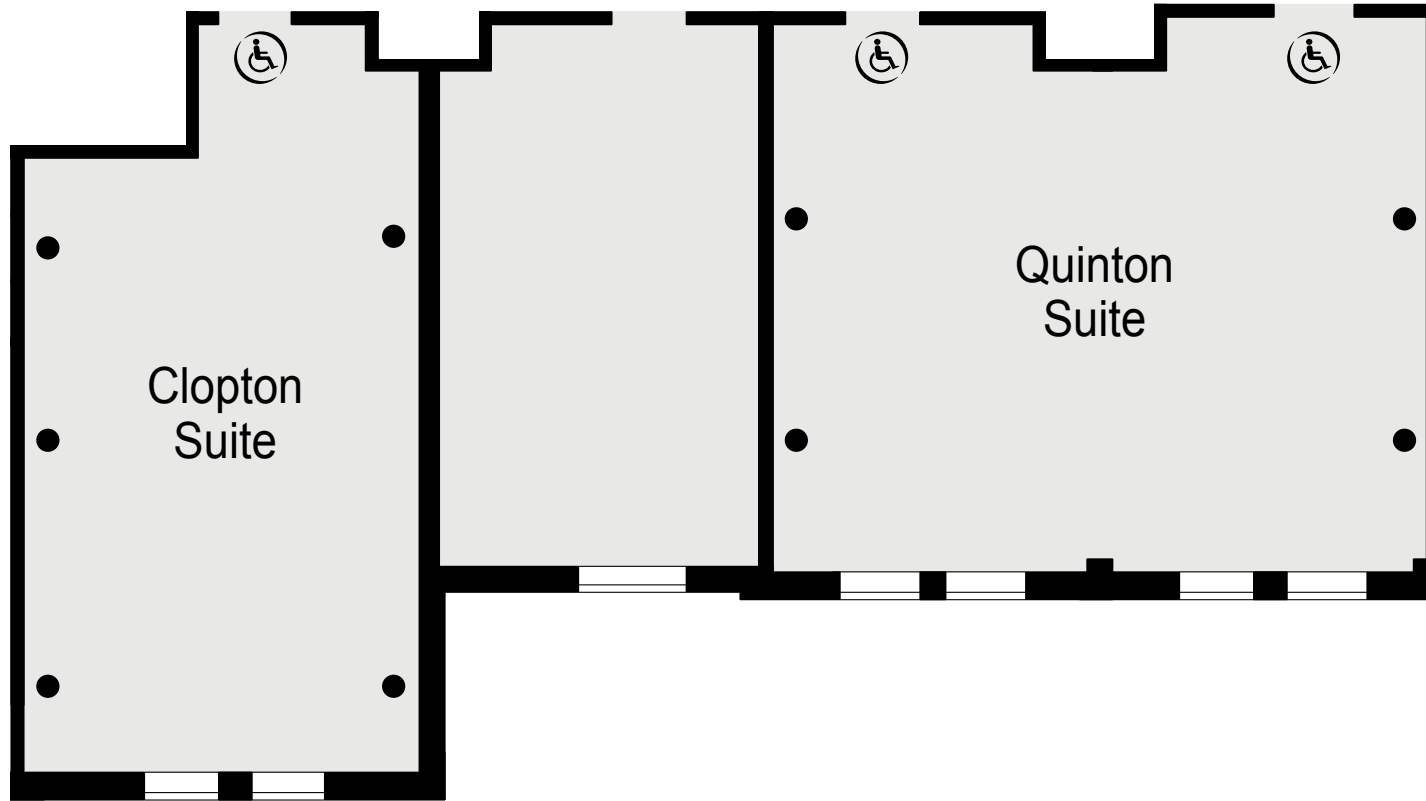

DOUBLETREE

BY HILTON™

STRATFORD UPON AVON

DOUBLETREE
BY HILTON™

STRATFORD UPON AVON

GROUND FLOOR

KEY

- Single 13amp Power Point
- Double 13amp Power Point
- ♿ Wheelchair Access

KEY

- Single 13amp Power Point
- Double 13amp Power Point
- ♿ Wheelchair Access

KEY

- Single 13amp Power Point
- Double 13amp Power Point
- ♿ Wheelchair Access

DOUBLETREE
BY HILTON™

STRATFORD UPON AVON

GROUND FLOOR

CAPACITIES

Meeting Room	Floor	Day Light	Air Con	RM size (m)	Height (m)	Theatre Style	Cabaret FP	Classroom	Boardroom	Banquet	U-Shape	Dinner Dance
Ragley Suite	G	Y	Y	15 x 12.1	2.9	200	100/110	70	54	150/180	50	120/130
Arden Suite	G	Y	Y	12 x 7.3	2.9	100	40/50	28	30	60/72	30	40
Avon Suite	G	Y	Y	12 x 7.3	2.9	100	40/50	34	32	60/72	30	40
Henley Suite	G	Y	Y	11.2 x 6.2	2.9	80	36	32	36	40	30	24
Quinton Suite	G	Y	Y	7.5 x 6.2	2.9	48	18	18	23	24	20	n/a
Clopton Suite	G	Y	Y	6.2 x 4.4	2.9	30	12	12	16	n/a	14	n/a
Hatton Suite	G	Y	Y	6.2 x 3.6	2.9	18	n/a	n/a	12	n/a	12	n/a