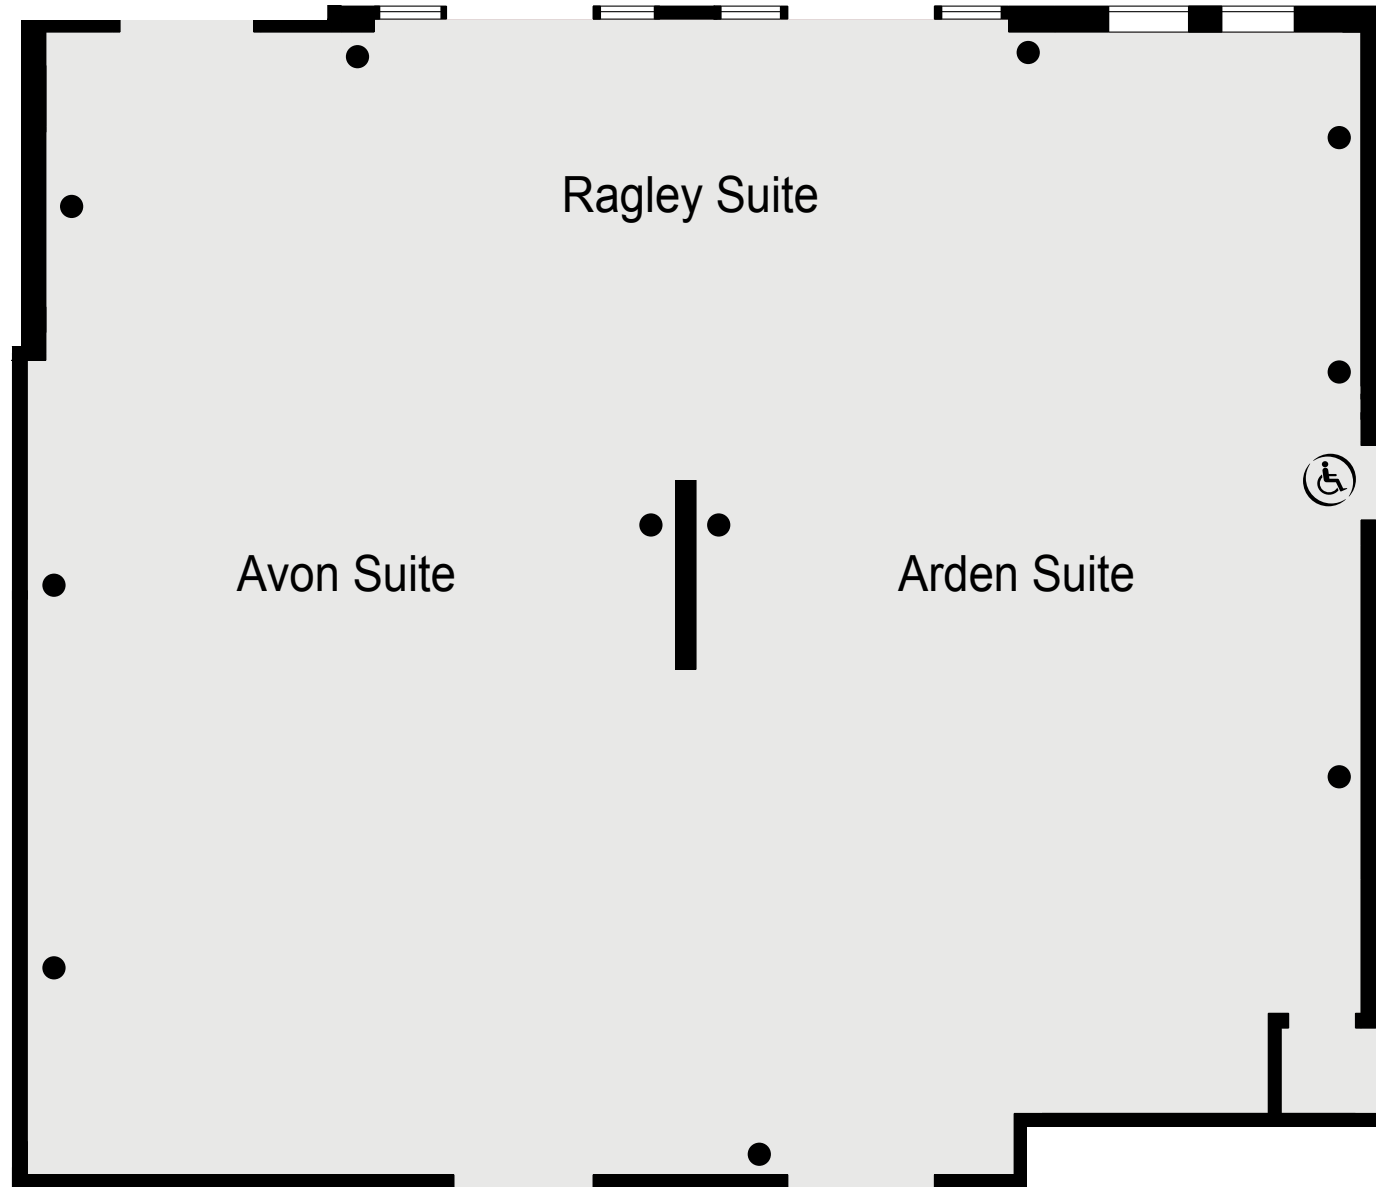

DOUBLETREE

BY HILTON™

STRATFORD UPON AVON

DOUBLETREE
BY HILTON™

STRATFORD UPON AVON

GROUND FLOOR

KEY

- Single 13amp Power Point
- Double 13amp Power Point
- ♿ Wheelchair Access

KEY

- Single 13amp Power Point
- Double 13amp Power Point
- ♿ Wheelchair Access

KEY

- Single 13amp Power Point
- Double 13amp Power Point
- ♿ Wheelchair Access

DOUBLETREE
BY HILTON™

STRATFORD UPON AVON

GROUND FLOOR

CAPACITIES

Meeting Room	Floor	Day Light	Air Con	RM size (m)	Height (m)	Theatre Style	Cabaret FP	Classroom	Boardroom	Banquet	U-Shape	Dinner Dance
Ragley Suite	G	Y	Y	15 x 12.1	2.9	200	100/110	70	54	150/180	50	120/130
Arden Suite	G	Y	Y	12 x 7.3	2.9	100	40/50	28	30	60/72	30	40
Avon Suite	G	Y	Y	12 x 7.3	2.9	100	40/50	34	32	60/72	30	40
Henley Suite	G	Y	Y	11.2 x 6.2	2.9	80	36	32	36	40	30	24
Quinton Suite	G	Y	Y	7.5 x 6.2	2.9	48	18	18	23	24	20	n/a
Clopton Suite	G	Y	Y	6.2 x 4.4	2.9	30	12	12	16	n/a	14	n/a
Hatton Suite	G	Y	Y	6.2 x 3.6	2.9	18	n/a	n/a	12	n/a	12	n/a